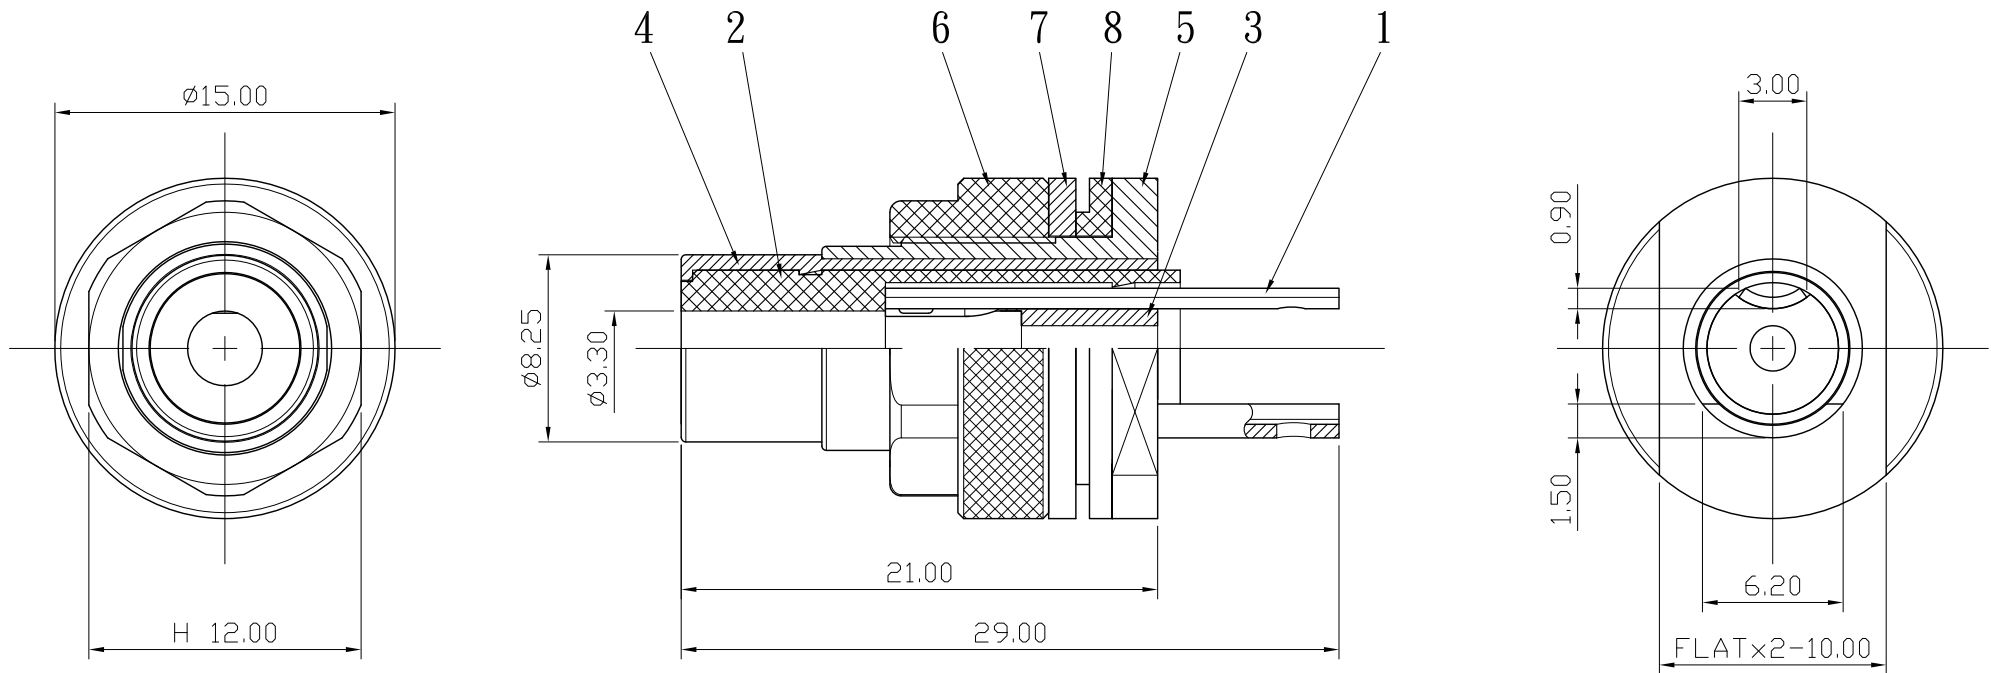

REMARK : RoHS REQUIREMENT APPLIED
(符合RoHS)

S 1 : 1

8	washer	1	plastic	red/black/white	WASHER-RJ-201	DIMENSIONS ARE IN MILLIMETERS	CHECKED	 雅鈦企業有限公司 Aec Connectors Co., Ltd.	
7	washer	1	plastic	red/black/white					
6	nut	1	brass	satin nickel + topcoat		UNLESS OTHERWISE SPECIFIED TOLERANCES (一般公差)	DRAWN <i>Jim</i>	TITLE RCA JACK	
5	shell	1	POM	black				DRAWING NO. RJ-310SNG+P-TEF-BK/RD/WE	
4	body	1	brass	gold		>6~30 = ± 0.4 >30~120 = ± 0.6 >120~315 = ± 1 >315~1000 = ± 1.6	DATE 2014. 05. 29	FILE NO. DRAWINGAUDNRJRJ-310SNG+P-TEF-BK/RD/WE	
3	insulator	1	PTFE	white				ANGLES(角度) = $\pm 5^\circ$	
2	insulator	1	PTFE	white					
1	contact pin	1	copper	gold					
NO.	Description	Unit	Materials	Finish	Drawing No.	SCALE	3 : 1	UNIT	MM